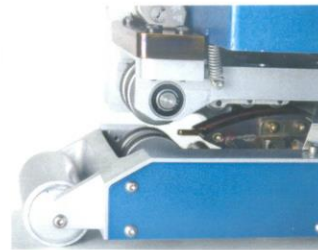

Wedge-IT

The Industry's Work Horse.

There is a reason everyone in the industry knows the name Wedge-IT. We've shipped thousands of these units. The Wedge-IT is the best in high end, heavy duty wedge welding and it keeps getting better.

It now features an Easy-Out-Wedge that makes changing cartridge heaters a breeze. The Wedge-IT sits on a solid one piece frame. There is no hinging and minimal frame flex. Drop out bottom contour rollers make for easy cleaning and access.

Pick one up and you'll see why it is the most widely used wedge welder in the world.

Features:

- Welds 20 to 120 mil materials.
- Temperatures up to 850 °F.
- 110 or 240 volts, switchable.
- Easy out cartridge heaters.
- In the field experience since 1987.